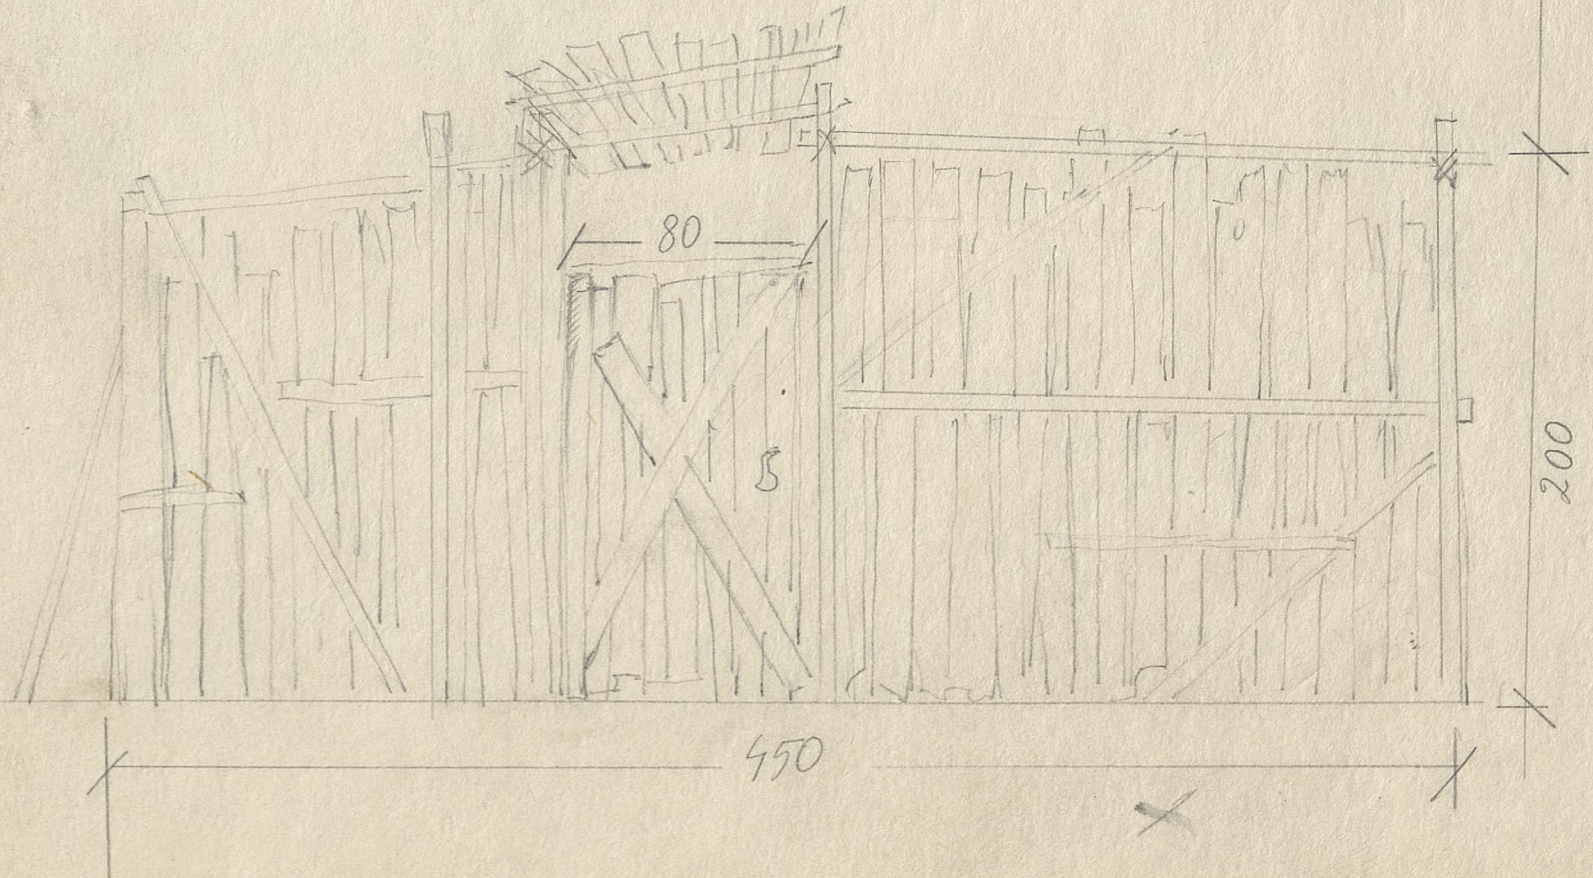

(Stare prequise
autentyczne
deski)

"Mcieonka" Konstantynopol
Skala 1:25

dokey (no form) 3-story stairs

Handwritten signature or initials in blue ink.